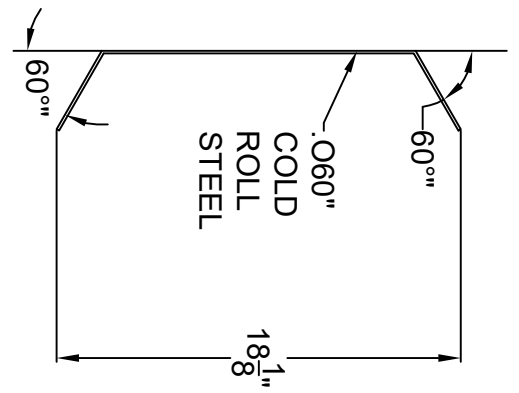

Copyright © 2018 Torxun. Reproduction and distribution of these plans without written permission is prohibited.

1

REVISIONS	
DESIGN	

TORXUN
VEHICLE ACCESS TECHNOLOGIES
50 SLOAN COURT, TRACY, CA 95304
(888) 491-4283

50 SLOAN CT TRACY CA

BAR GUARD

DATE: 05/10/2018
DRAWN BY: JMM
SCALE:
JOB NO:

SHEET
1 OF 1