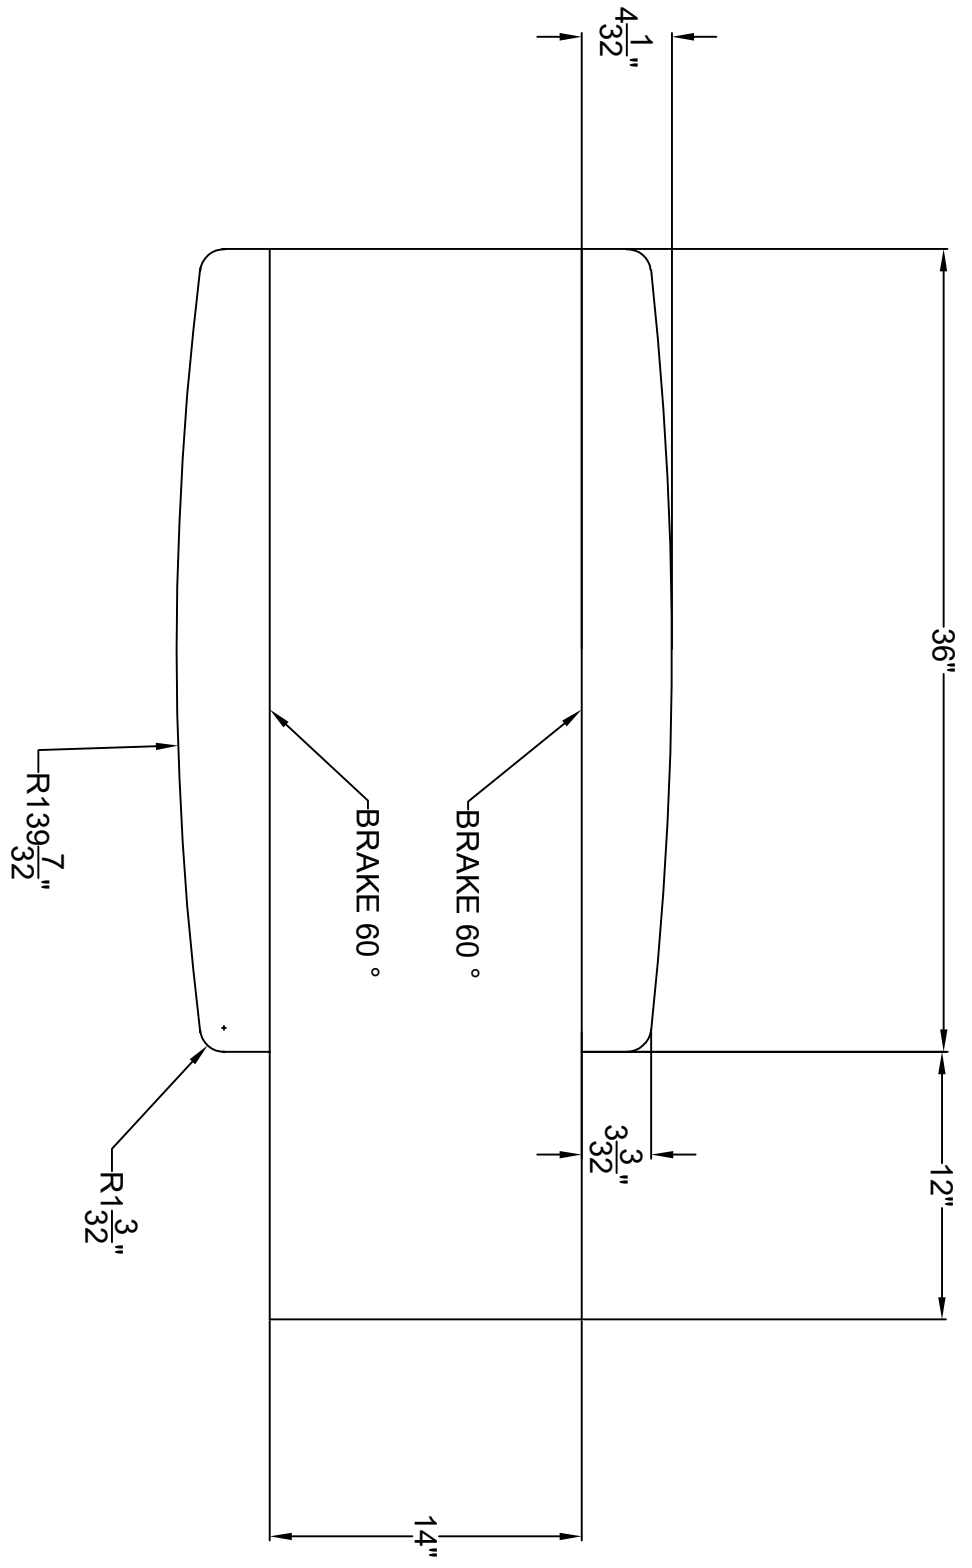

Copyright © 2018 Torxun. Reproduction and distribution of these plans without written permission is prohibited.

1

REVISIONS	
DESIGN	

TORXUN
VEHICLE ACCESS TECHNOLOGIES
50 SLOAN COURT, TRACY, CA 95304
(888) 491-4283

50 SLOAN CT TRACY CA

BAR GUARD

DATE: 05/10/2018
DRAWN BY: JMM
SCALE:
JOB NO:

SHEET
1 OF 1