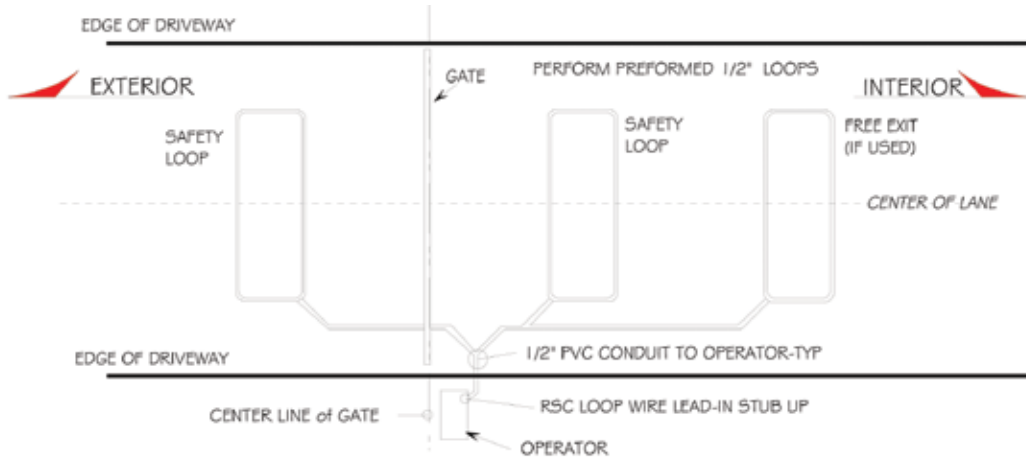

## Preformed Loop

### Features

- Durable Proven Design
  - 100% Splice free
  - Quality 14ga THHN wire assures sensitive detection results
  - Tens of thousands installed over nearly 20 years
  - 100% Triple-Check quality control process
- Easy Installation in many applications
  - Single design
  - Easy-to-follow instructions
- Proven value
  - Significant labor savings and reduced inventory

## Technical Data

	Data
Wire Splice	None
Wire Type	14ga THHN
Wire Turns	Three times
Exterior	Heavy Duty 1/2 flexible PVC
Quality Control	100% Triple-Check including continuity

## About TORXUN

TORXUN Vehicle Access Technologies engineers architectural-grade products for vehicle access controlled systems. Everything is produced in Tracy, California.

Precision Handcrafted  
in Northern California  
from U.S. Steel.