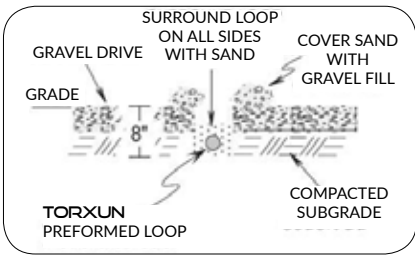

TORXUN Preformed Loop