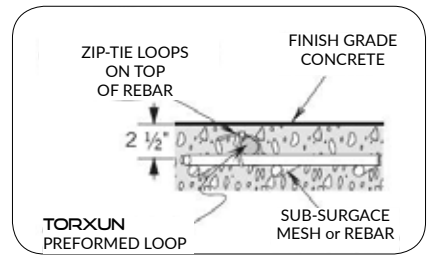

TORXUN Preformed Loop