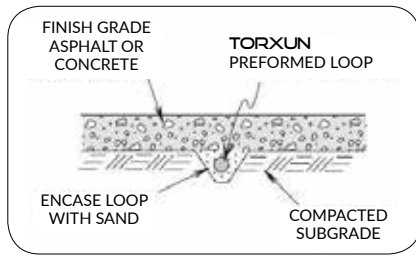

TORXUN Preformed Loop